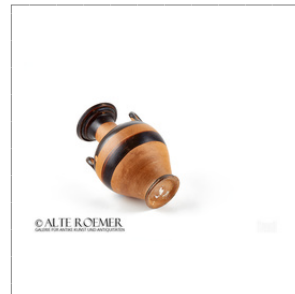

ITEM:	PUBLISHED ETRUSCAN HYDRIA OR AMPHORA
CIVILISATION:	Etruscan culture, 6th - 5th century BC
MEDIUM:	Red clay with black slip
DIMENSIONS:	Height: 21 cm, Width: 12.5 cm, Depth: 12.5 cm
PROVENANCE PROVIDED:	Acquired by the current owner Alte Roemer Gallery, Hamburg, in 2018 from the private German collection C. Wolf. Inherited 2006 from father T. Wolf who got the object as a present from his uncle, Mr. K. Norris. Mr. Norris acquired the object in the 1970s from Galerie Hermanns in Munich. In May 1969, the object was on exhibition in the Stadtparkasse Gelsenkirchen and is published in the exhibition catalogue under the number 177.